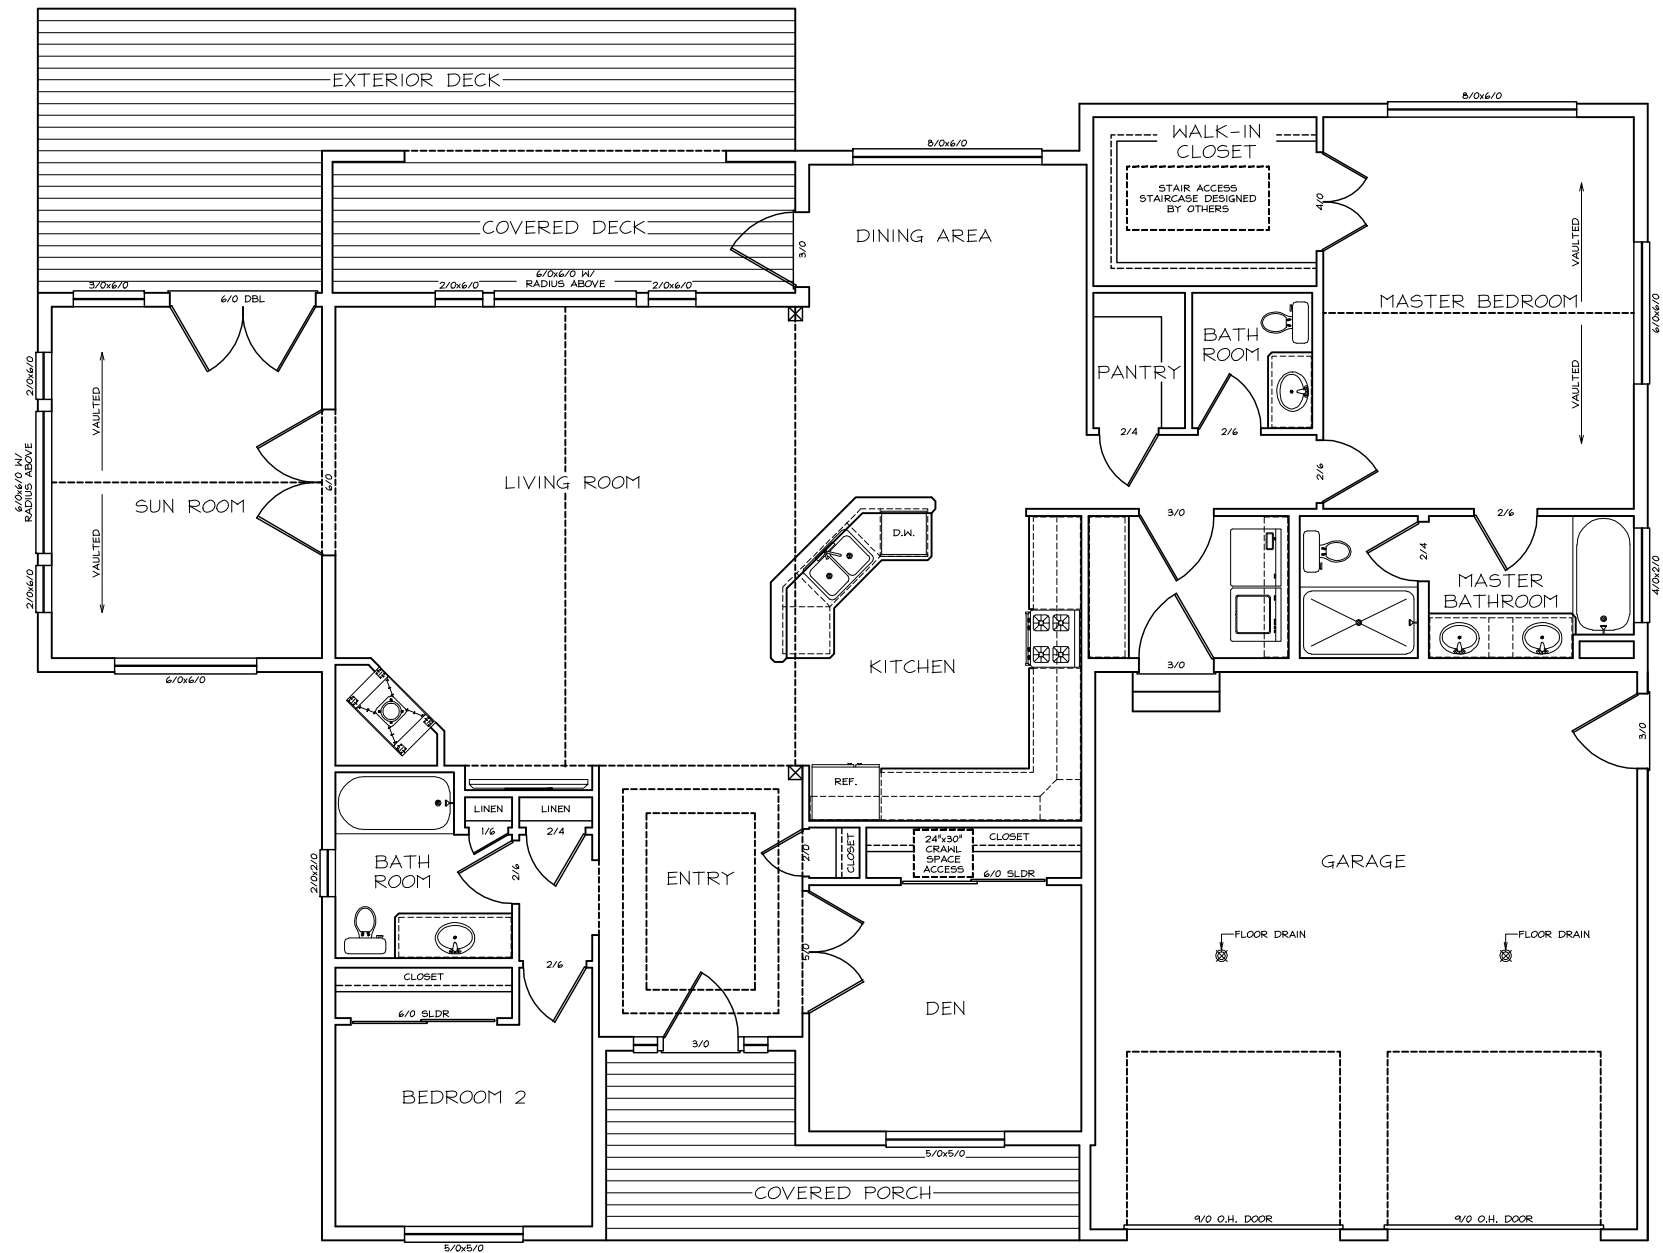

PLAN: 09-1202
FIRST FLOOR SQFT: 2021
BASEMENT SQFT: 576
TOTAL SQFT: 2597
GARAGE: 563

PLAN: 09-1202
 FIRST FLOOR SQFT: 2021
 BASEMENT SQFT: 576
 TOTAL SQFT: 2597
 GARAGE: 563

PLAN: 09-1202

FIRST FLOOR SQFT: 2021

BASEMENT SQFT: 576

TOTAL SQFT: 2597

GARAGE: 563