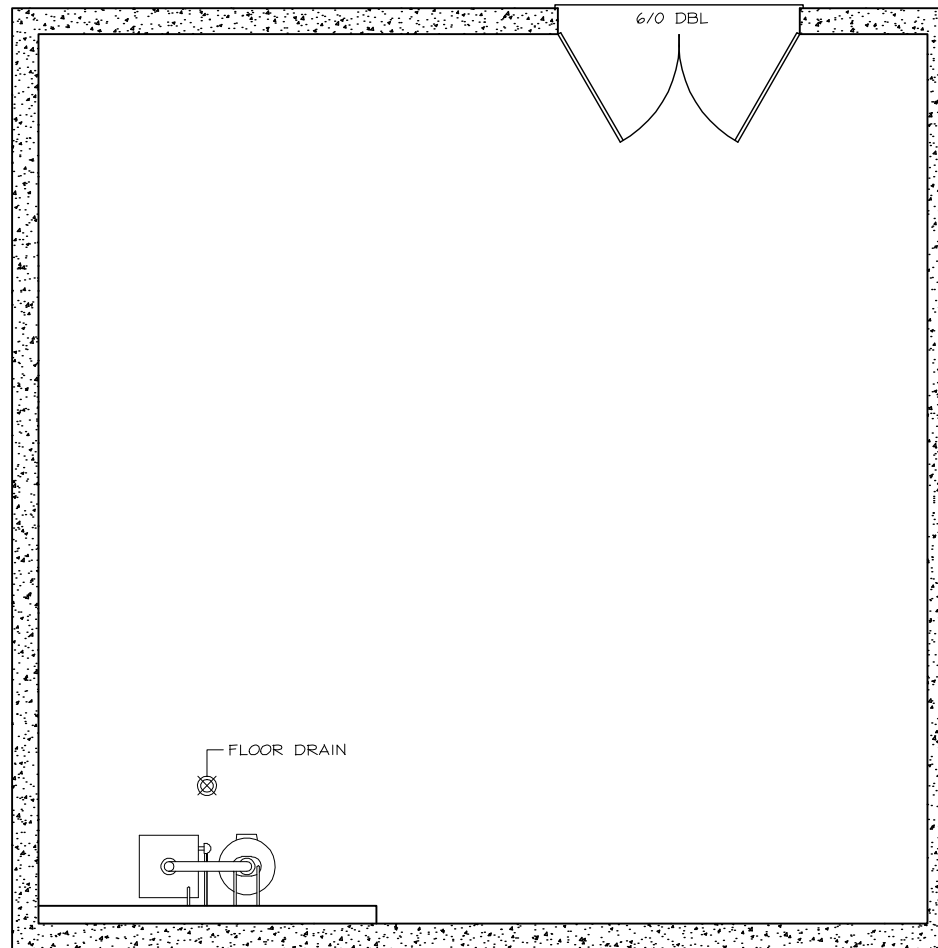

PLAN: 09-1202
FIRST FLOOR SQFT: 2021
BASEMENT SQFT: 576
TOTAL SQFT: 2597
GARAGE: 563

PLAN: 09-1202
 FIRST FLOOR SQFT: 2021
 BASEMENT SQFT: 576
 TOTAL SQFT: 2597
 GARAGE: 563

PLAN: 09-1202

FIRST FLOOR SQFT: 2021

BASEMENT SQFT: 576

TOTAL SQFT: 2597

GARAGE: 563